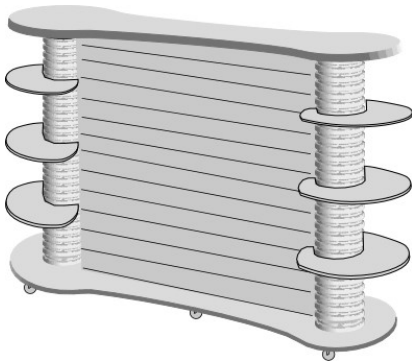

## GT-Economy Tower:

Standard 6' tall tower on casters with 4 adjustable full round shelves 14" deep.

Shelf bolts to shelf support for extra stability.

No tools required.

**1-9 units** **\$550.00 each**

**10+ units** **\$490.00 each**

## GT-Profile Shelf Tower:

Standard 6' tall tower on casters with 4 adjustable 5 blade shelves 14" deep.

No tools required.

**1-9 units** **\$570.00 each**

**10+ units** **\$520.00 each**

\*Note: The GT System is available in any size, shape, or color. The items listed are standard items. Please call for prices on customizing a GT Fixture to meet any of your needs. Call for prices on large quantity roll-outs.

### GT-Mobile Slat Unit:

This unit offers the utility of slatwall, 48" X 48" 2-sided, with the unique GT System design and locking shelves. Standard units are available in any stock color and with 6 fully adjustable shelves.