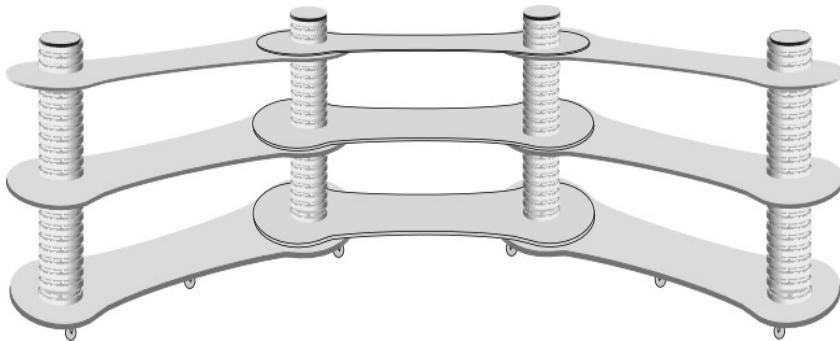

### GT-DB-Table:

GT Table with Dawg-Bone shaped shelves allows for greater merchandise capacity

44"H x 36"W x 96"L

**1-9 units      \$590.00 each**

**10+ units      \$550.00 each**

\*add \$30.00 per ft. for taller units.

### GT-DB-Link Table

This option utilizes two GT-DB-Tables and three extra shelves to create this large aisle display. Larger lengths available by simply adding more GT-Tables and shelves.

\*call for pricing information\*