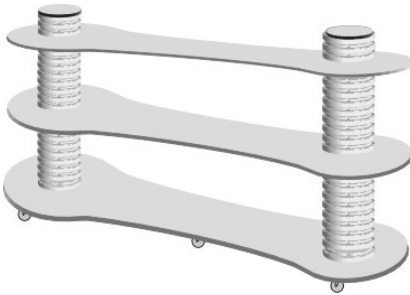

### GT-Mobile Slat Unit:

This unit offers the utility of slatwall, 48" X 48" 2-sided, with the unique GT System design and locking shelves. Standard units are available in any stock color and with 6 fully adjustable shelves.

54"H x 24"W x 74"L

**1-9 units      \$590.00 each**

**10+ units      \$550.00 each**

\*add \$120.00 per unit for 2-sided metal reinforced slatwall

### GT-DB-Table:

GT Table with Dawg-Bone shaped shelves allows for greater merchandise capacity

44"H x 36"W x 96"L

**1-9 units      \$590.00 each**

**10+ units      \$550.00 each**

\*add \$30.00 per ft. for taller units.