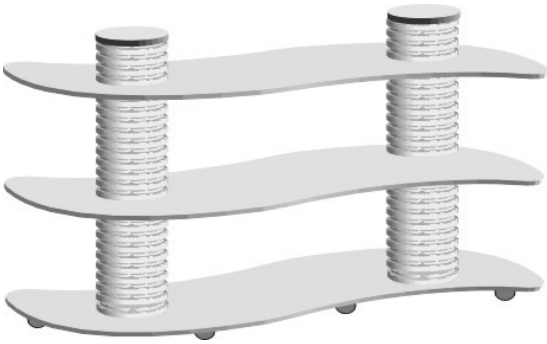

ROCK EAGLE
STORE FIXTURES

GrooveTube System Catalog

2017 Price List

F.O.B Eatonton, GA, USA

706-484-0000

GT-S-Table:

S-Shaped Table on casters w/ 2 easily adjustable S-Shaped shelves. (other shapes available, call for pricing)

44"H x 24"W x 95"L

1-9 units **$570.00 each**

10+ units **$520.00 each**

*add $30.00 per ft. for taller units.

*add $80.00 per extra shelf and supports.